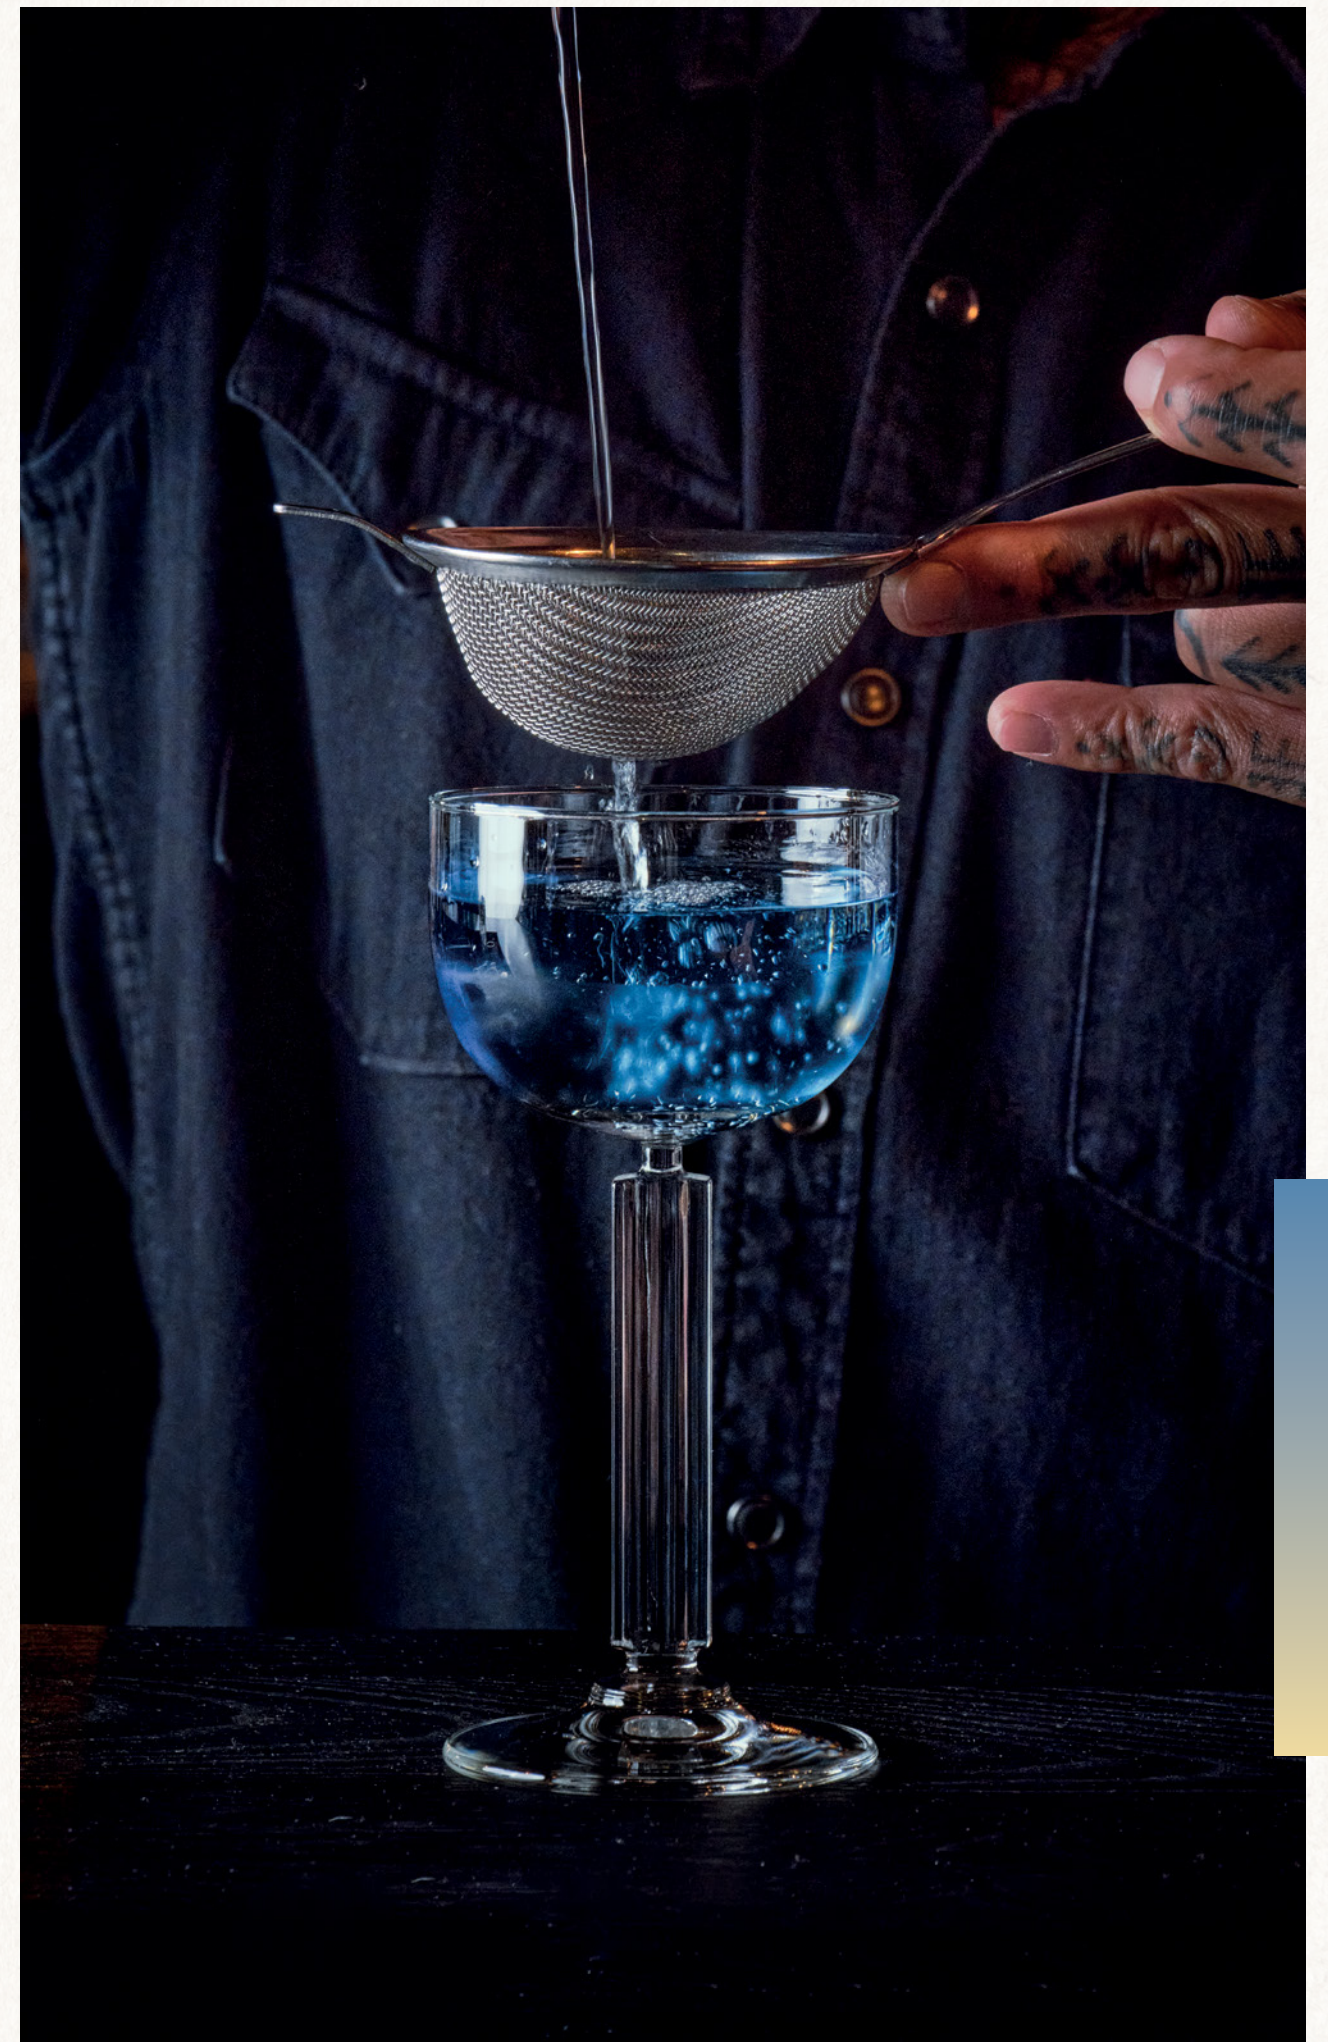

N.Y.C.

(MODERN AMERICA)

59 cl · h 189 mm · Ø 111 mm ≈
No. 02041 ▼

Ref. V762412406 · 6-1

22 cl · h 166 mm · Ø 81 mm ≈
No. 05041 ▼

Ref. V762410556 · 6-1

29 cl · h 151 mm · Ø 111 mm ≈
No. 16041 ▼

Ref. V762411607 · 6-1

THE FINISHING TOUCH
COCKTAILS